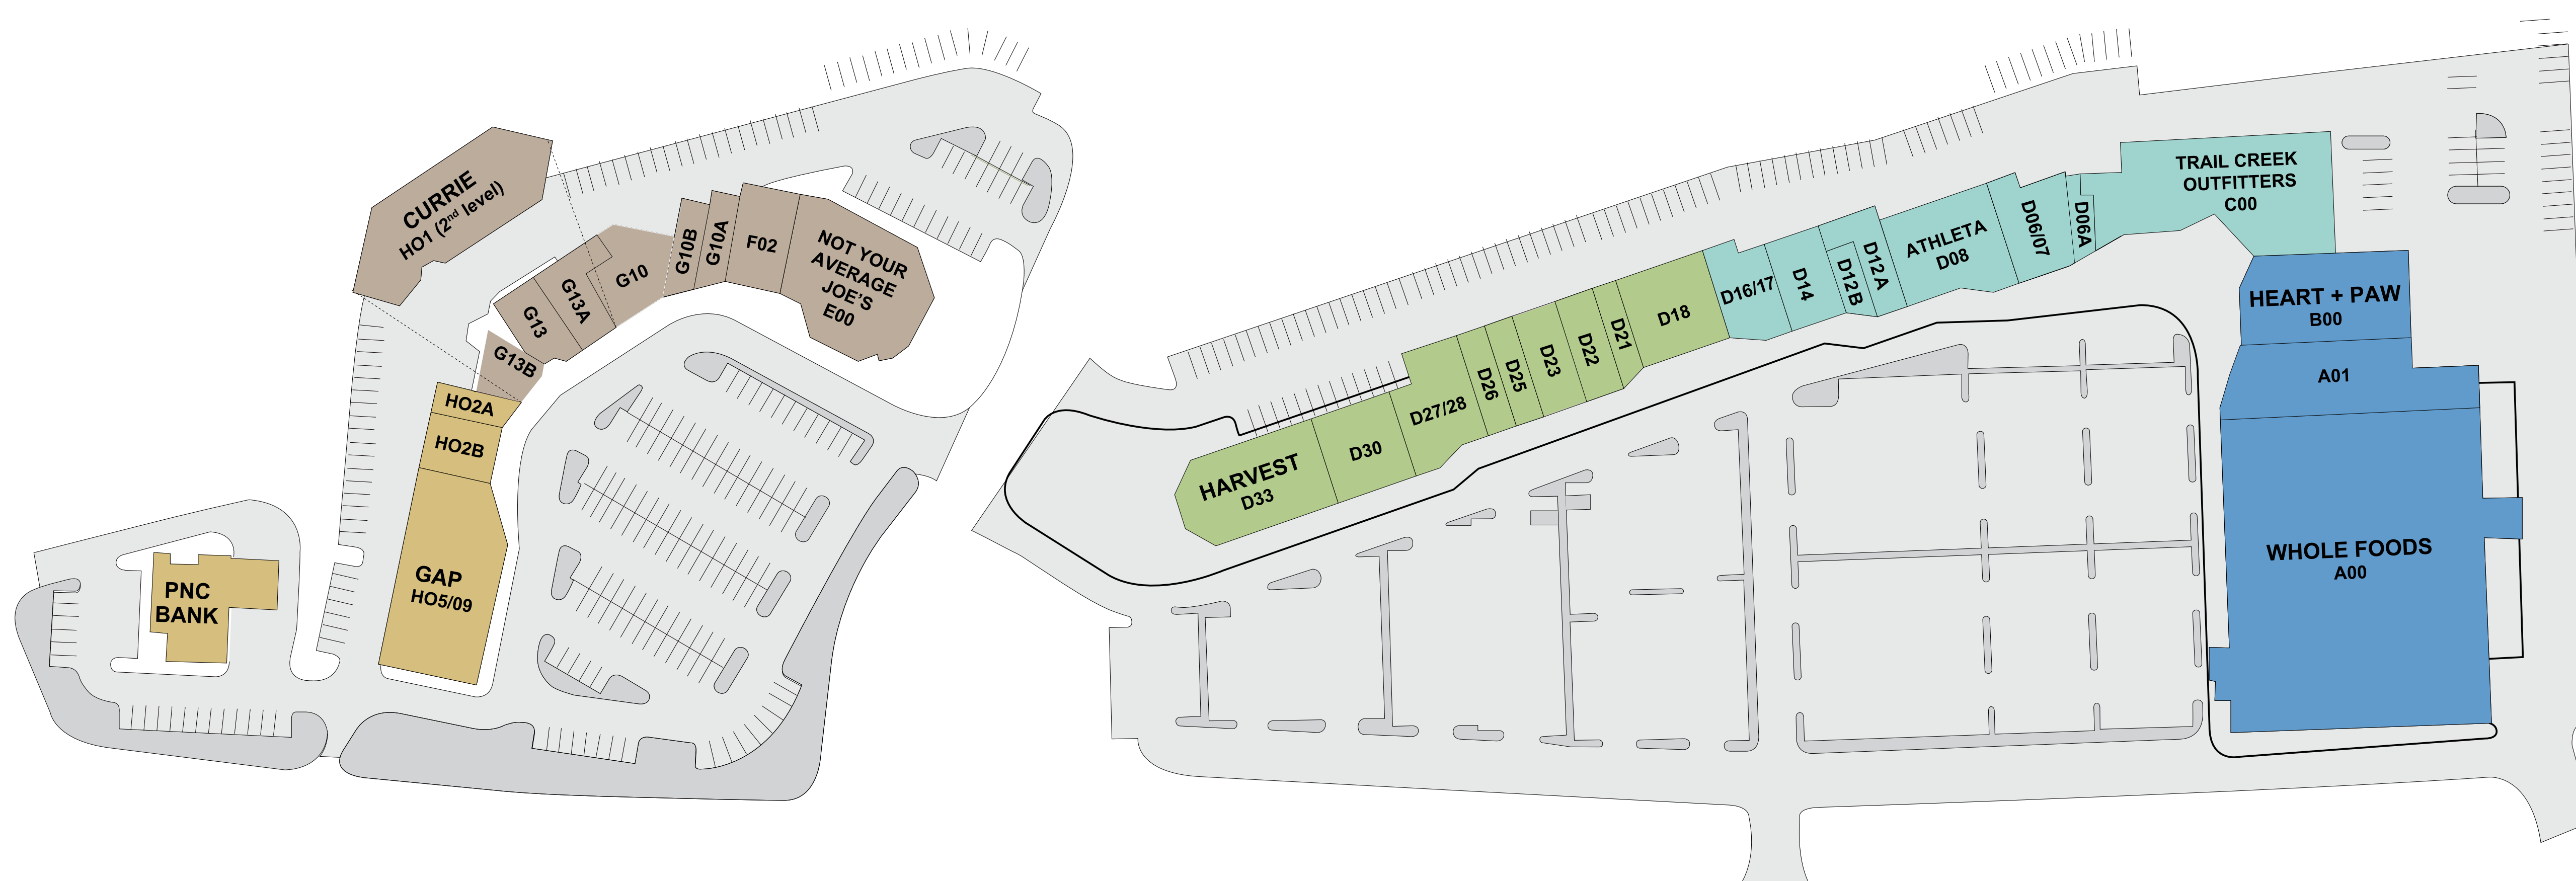

# Directory

GLEN EAGLE  
SQUARE

## Food & Beverage:

- Avenue Kitchen.....D14
- Clean Juice.....G10A
- Harvest Seasonal Grill & Wine Bar....D33
- Not Your Average Joe's.....E00
- Poke Bros.....G10B
- Spread Bagelry.....D16/17
- Whole Foods Market.....A00

## Fashion & Accessories:

- Athleta.....D08
- Francesca's.....D26
- GAP.....H05
- GAP Kids/Baby GAP.....H09
- Nic+Zoe.....D12B
- The Pink Turtle.....D21
- Trail Creek Outfitters.....C00
- White House|Black Market.....D18

## Grocery:

- Whole Foods Market.....A00